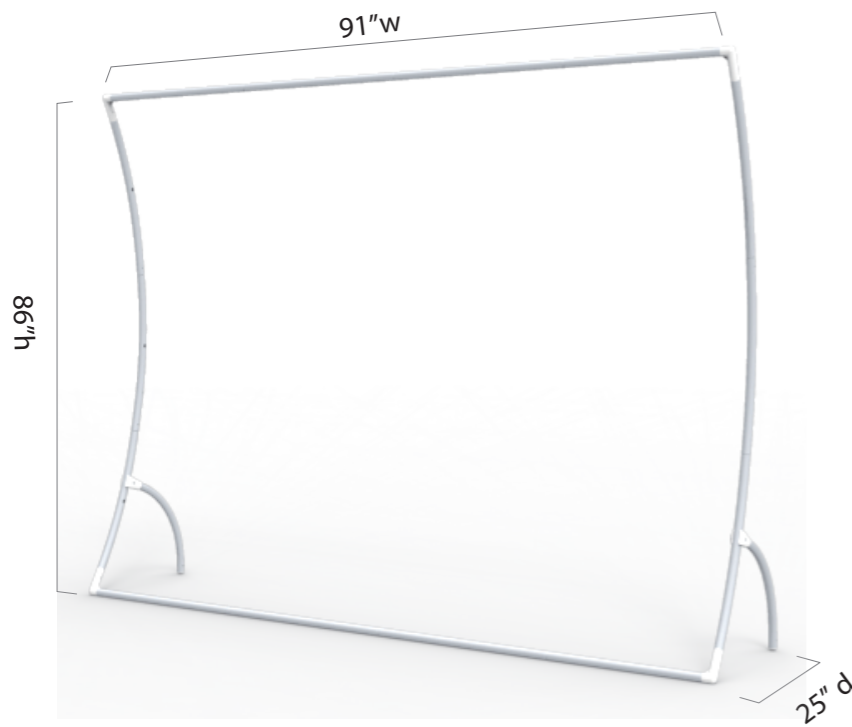

Vector files: 10% scale or proportional to actual size
All fonts must be outlined or converted to outlines.
Any image placed in layout should be in CMYK mode, in at least 300 DPI (150 DPI minimum) resolution and must also be supplied separately. Please note that we are limited to using files that are 900 MB or less. Files which are too large to be emailed may be submitted at no charge, through wetransfer.com

PRODUCT INFORMATION

Visible Size: 62" W x 42" H

TEMPLATE

keep important graphics in this line

Front panel

(Note: PDF files may be useable but must be reviewed first by our Art Dept. to assure quality)

File:

PRODUCT INFORMATION

Visible Size: 91" W x 86" H

TEMPLATE

keep important graphics in this line

Front panel

(Note: PDF files may be useable but must be reviewed first by our Art Dept. to assure quality)

File:

PRODUCT INFORMATION

Visible Size: 115" W x 86" H

TEMPLATE

keep important graphics in this line

Front panel

(Note: PDF files may be useable but must be reviewed first by our Art Dept. to assure quality)