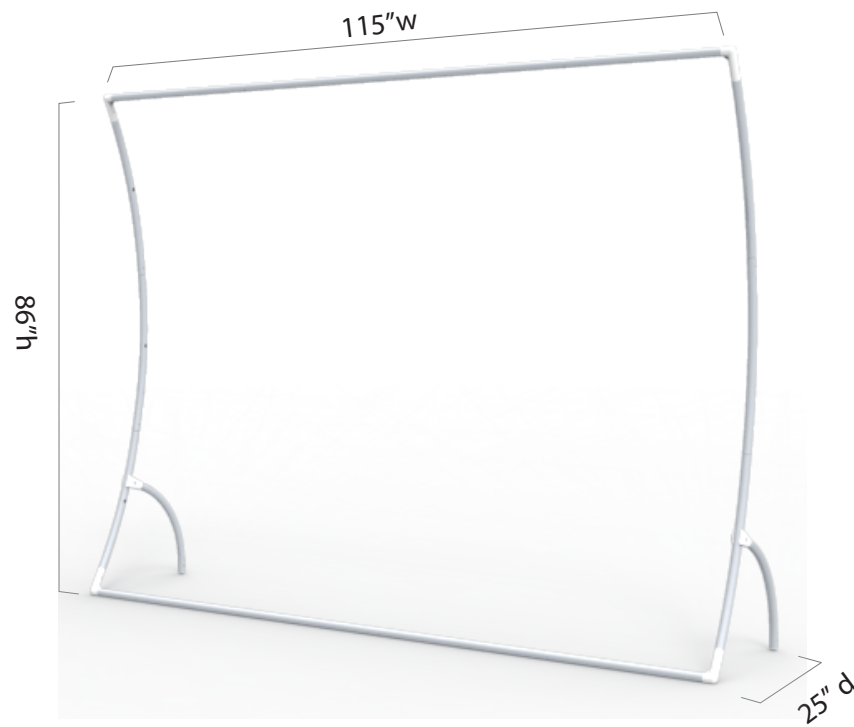

PRODUCT INFORMATION

Visible Size: 62" W x 42" H

TEMPLATE

keep important graphics in this line

Front panel

(Note: PDF files may be useable but must be reviewed first by our Art Dept. to assure quality)

File:

PRODUCT INFORMATION

Visible Size: 91" W x 86" H

TEMPLATE

keep important graphics in this line

Front panel

(Note: PDF files may be useable but must be reviewed first by our Art Dept. to assure quality)

File:

PRODUCT INFORMATION

Visible Size: 115" W x 86" H

TEMPLATE

keep important graphics in this line

Front panel

(Note: PDF files may be useable but must be reviewed first by our Art Dept. to assure quality)