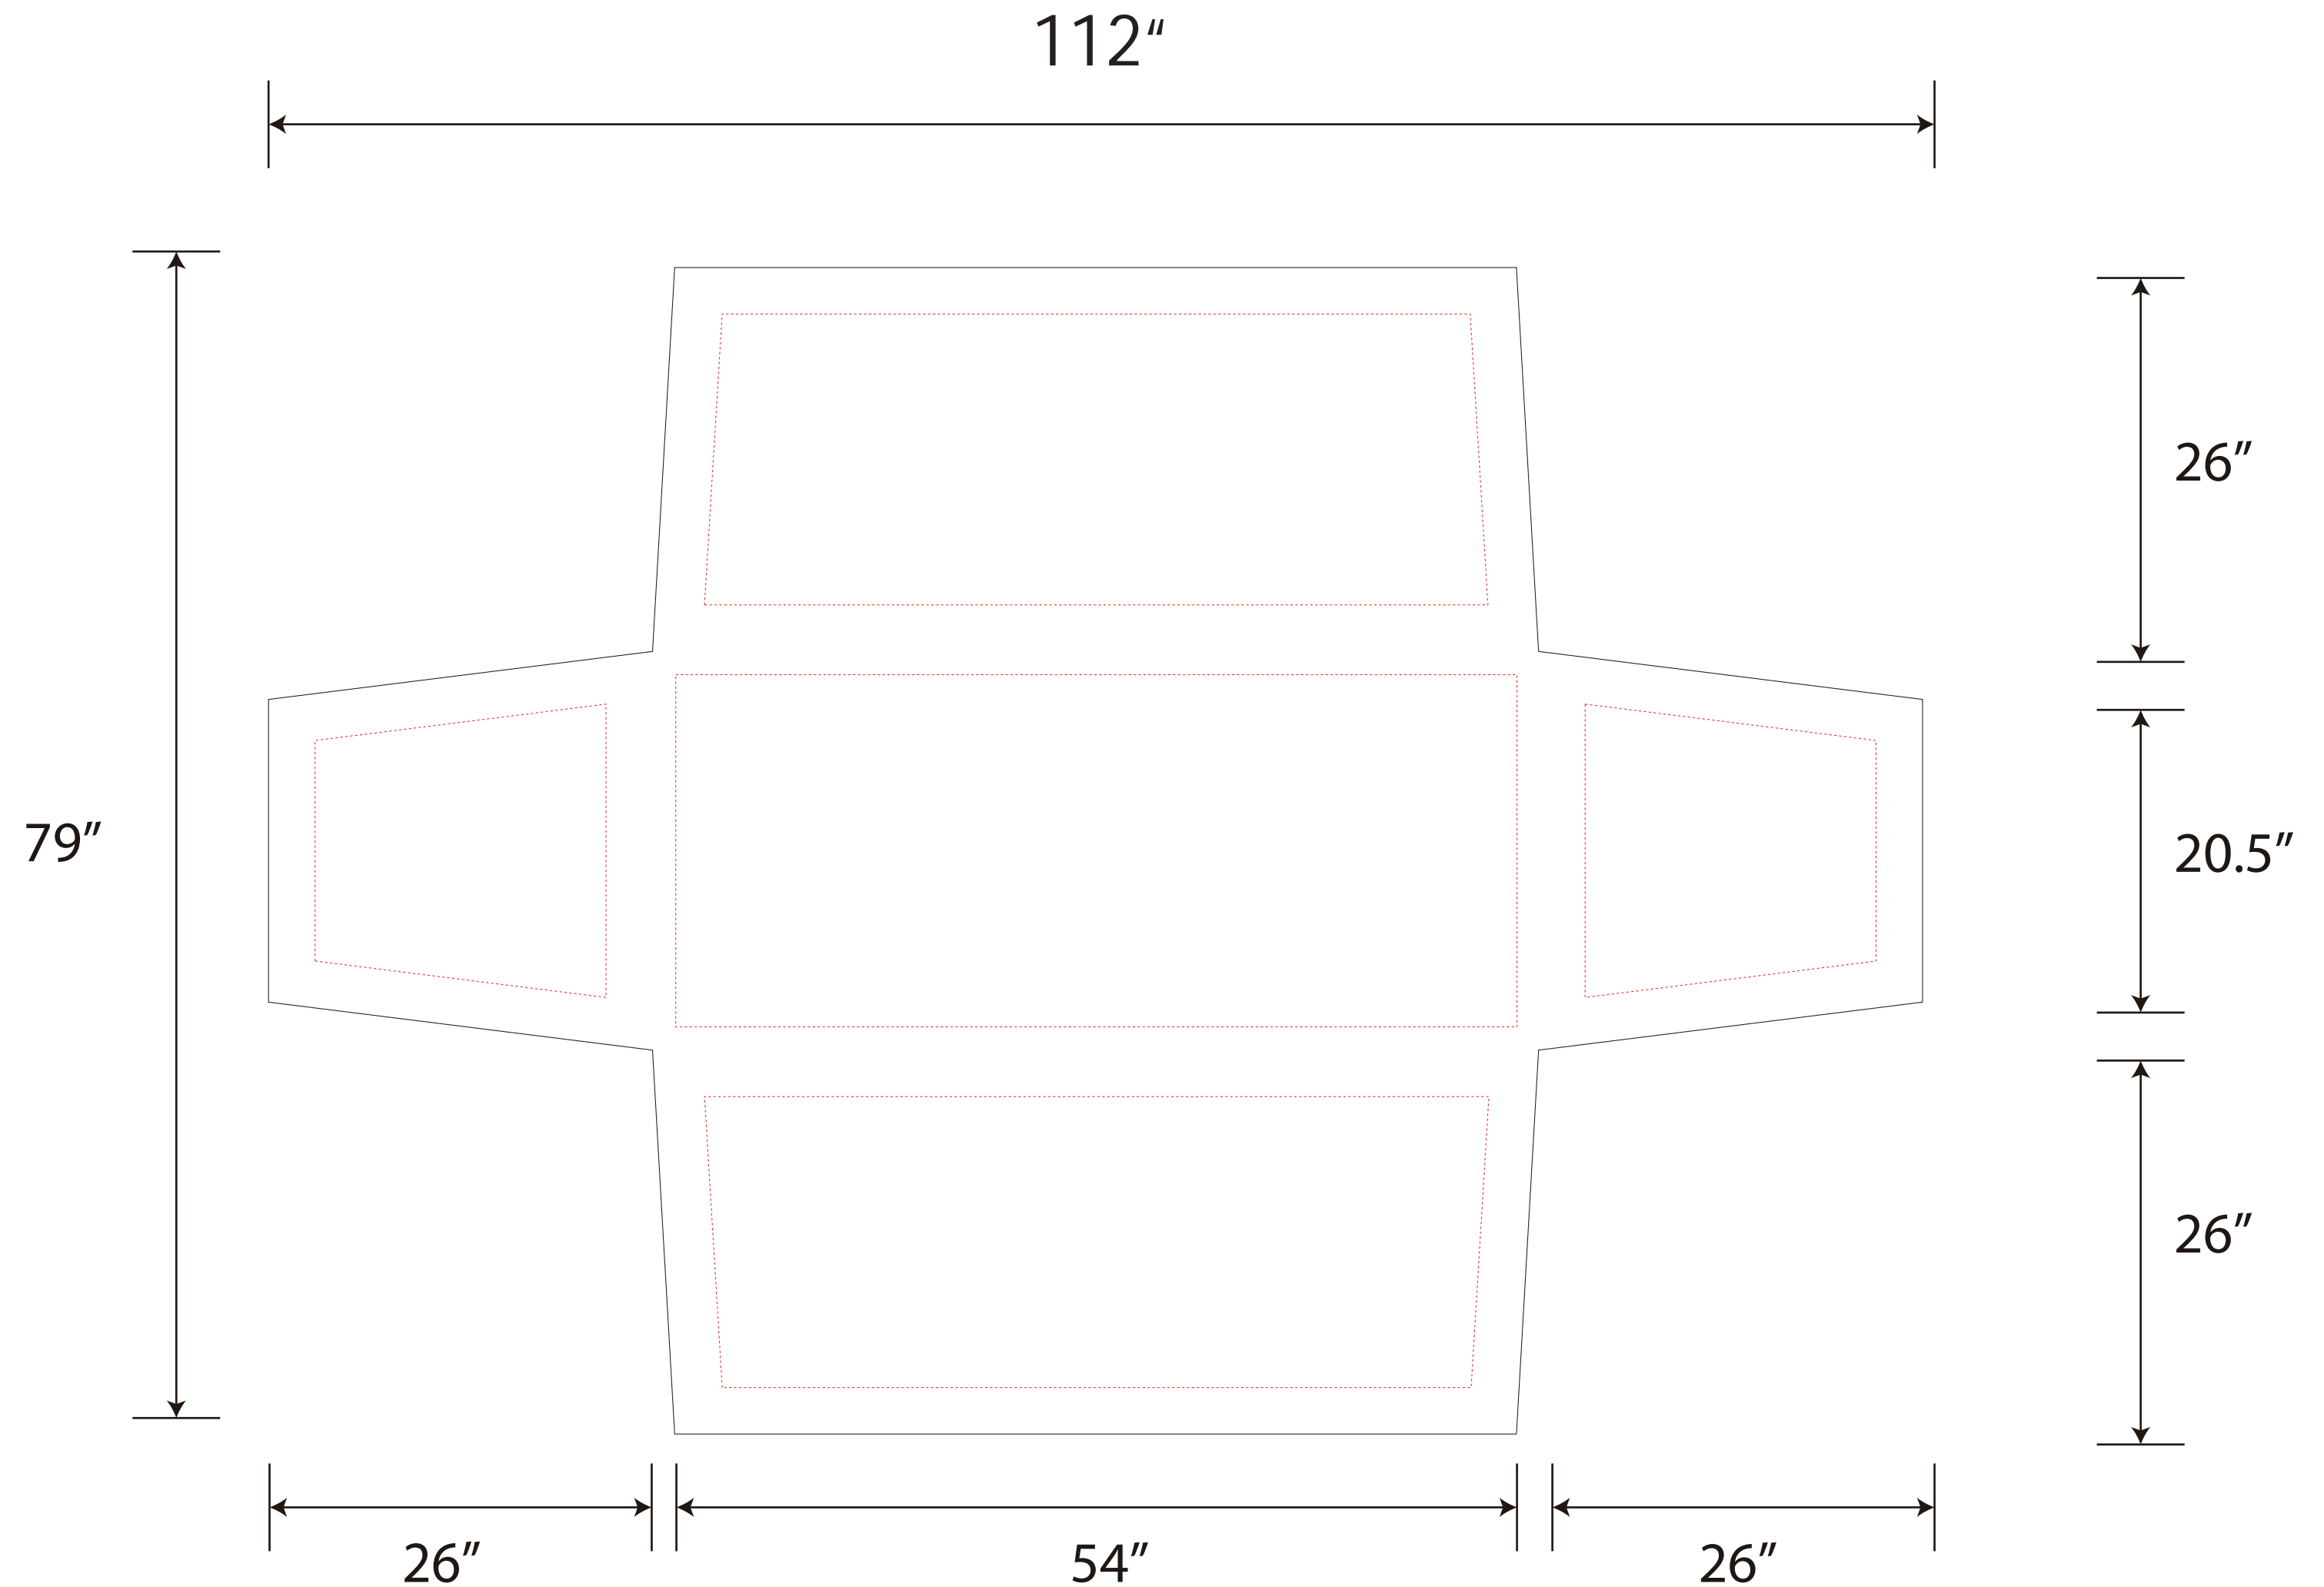

TABLE COVER TEMPLATE

6' Stretched

ART GUIDELINES

Template is set up to 10% scale.

Do not resize template or change size/shape of pole sleeve.

Convert all text to outlines.

We accept MAC or PC versions of art.

Digital Printing Requirements: All art must be Vector/original art, saved as an .EPS or an .AI file, with all fonts converted to curves. If the artwork includes a photographic image, the image must be submitted as a 300 DPI (150 DPI minimum) at actual print size. Please note that we are limited to using files that are 900MB or less. Files which are too large to be emailed may be submitted, at no charge, through Wetransfer.com